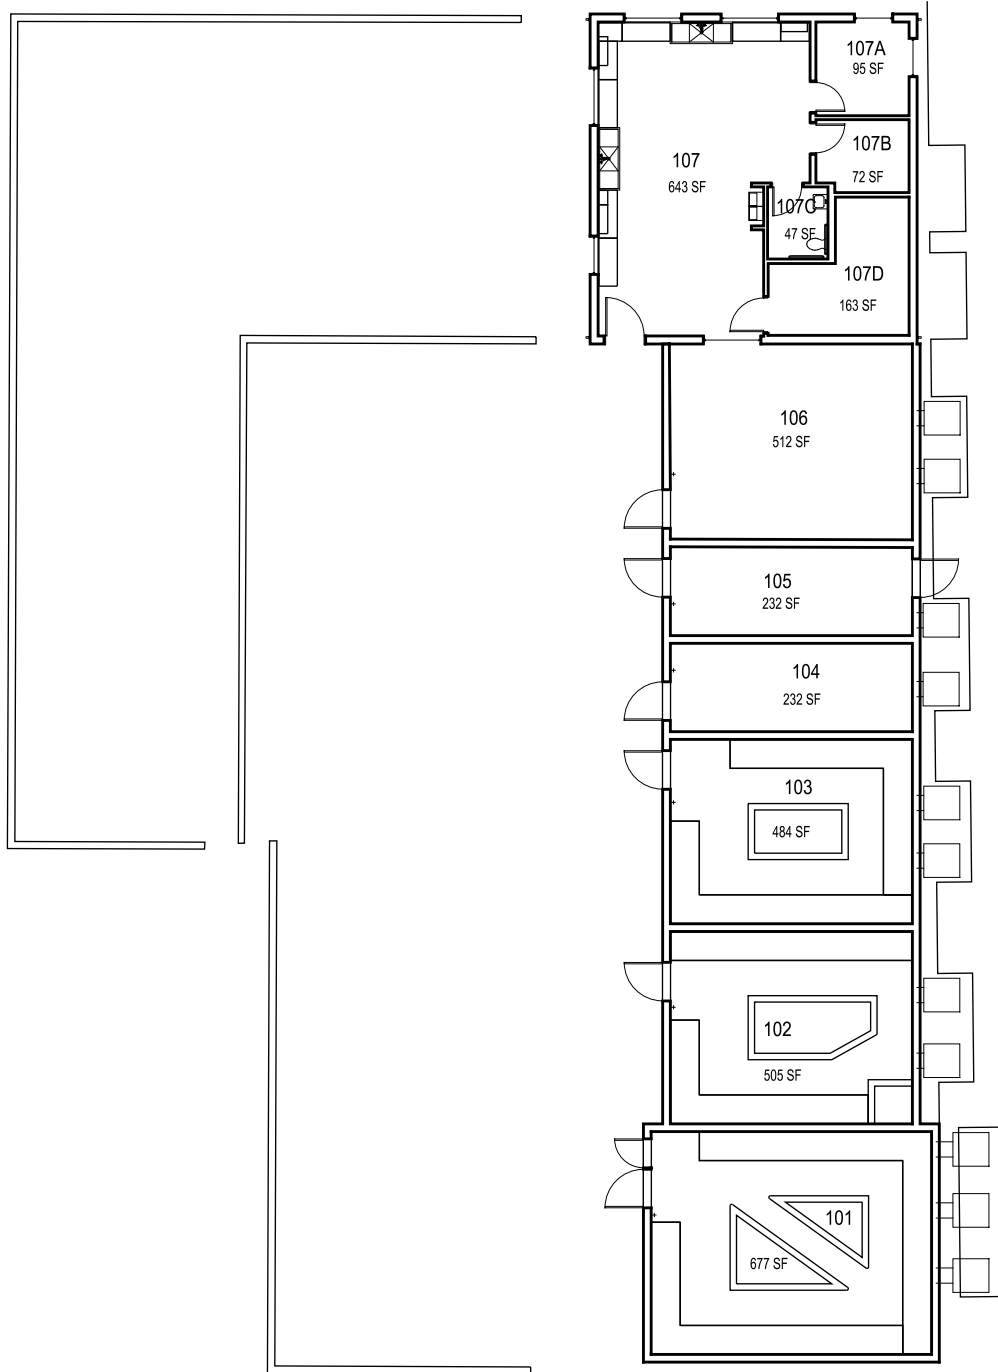

O:\Planroom\Database\building\Floor_Plans\Plan_Book\Building 072-0_Plant Conservatory.dwg DWG To PDF.pc3 ANSI full bleed A (8.50 x 11.00 Inches) cpfp.ctb

Plant Conservatory

Floor 1

January 2023

1" = 20'